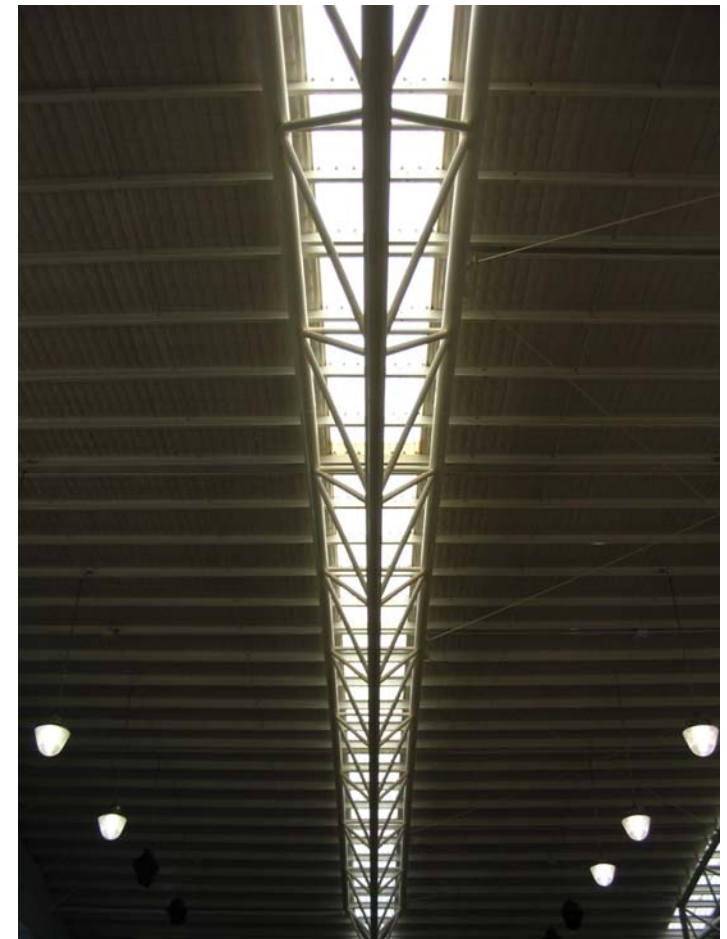

# Mentone Grammar

<b>PROJECT NAME:</b>	Mentone Grammar	<b>PROFILE/COLOUR</b>	Clearslide (Double Width), Opal
<b>PROJECT LOCATION:</b>	Mentone, VIC	<b>INSTALLATION DATE:</b>	March, 2005
<b>PRODUCT:</b>	Clearslide, Dual Roof	<b>CONTRACTOR</b>	Aldeck Roofing
<b>QUANTITY:</b>		<b>DESIGNER:</b>	Henderson & Lodge