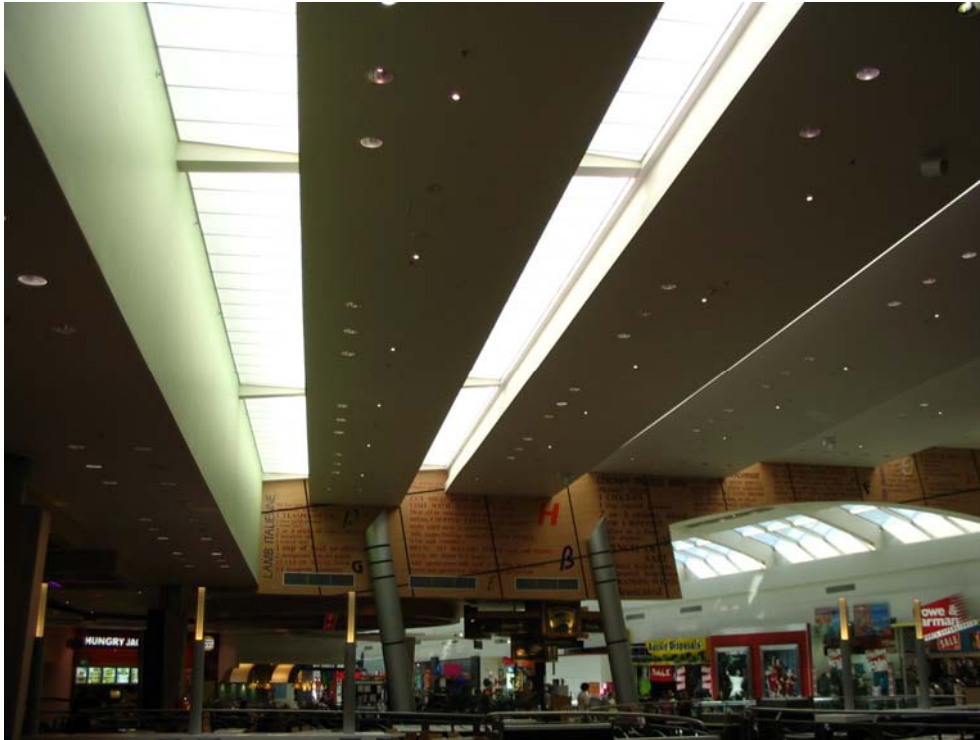

WONDERGLAS GC

Southland Shopping Centre

PROJECT NAME:	Southland Shopping Centre	PROFILE/COLOUR	Longspan, Ice Clear
PROJECT LOCATION:	Cheltenham, VIC	INSTALLATION DATE:	2000
PRODUCT:	Wonderglas GC	CONTRACTOR	
QUANTITY:		DESIGNER:	Westfield